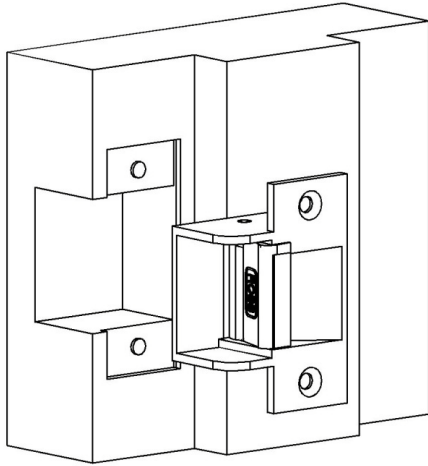

FES7 Compact Electric Strike Installation Instructions

PRODUCT

The FES7 Compact Electric Strike is one of the smallest and most versatile strikes in the world today and is suitable for all types of door frames. Designed to be fitted in place of an entrance set strike plate means minimal effort is required when installing the unit and the compact size assists with maintaining the integrity and strength of the door frame.

The FES7 Compact Strike can be mounted on the right or left hand side of a door and is Power To Open / Power To Lock field interchangeable.

The Compact Strike was exclusively designed to retrofit entrance set strikes and will not fit standard Australian style mortice locks.

WIRING AND CURRENT DRAW

The control circuit for the door strike is not protected against reverse polarity connection and requires an additional diode protection.

~90mA@12V DC current draw

Continuously rated solenoid

FES7 Compact Electric Strike Installation Instructions

INSTALLATION

Timber Frame

Metal Frame

DIMENSIONS & POSITION OF DOOR LATCH

As drawn in the diagram, there should be a 1mm gap between the door latch and the front face of the strike keeper, preventing the door from creating back pressure on the strike keeper when the door is closed.