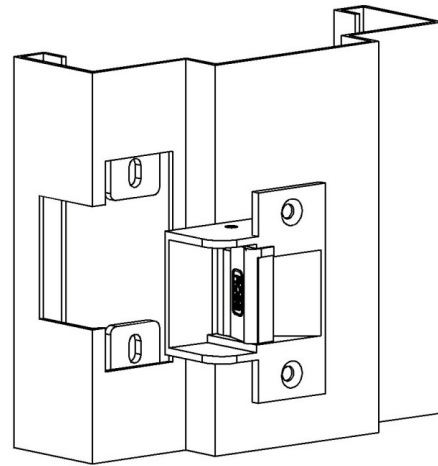

FES7 Compact Electric Strike Installation Instructions

PRODUCT

The FES7 Compact Electric Strike is one of the smallest and most versatile strikes in the world today and is suitable for all types of door frames. Designed to be fitted in place of an entrance set strike plate means minimal effort is required when installing the unit and the compact size assists with maintaining the integrity and strength of the door frame.

The FES7 Compact Strike can be mounted on the right or left hand side of a door and is Power To Open / Power To Lock field interchangeable.

The Compact Strike was exclusively designed to retrofit entrance set strikes and will not fit standard Australian style mortice locks.

WIRING AND CURRENT DRAW

The control circuit for the door strike is not protected against reverse polarity connection and requires an additional diode protection.

~90mA@12V DC current draw

Continuously rated solenoid

FES7 Compact Electric Strike Installation Instructions

INSTALLATION

Timber Frame

Metal Frame

DIMENSIONS & POSITION OF DOOR LATCH

As drawn in the diagram, there should be a 1mm gap between the door latch and the front face of the strike keeper, preventing the door from creating back pressure on the strike keeper when the door is closed.