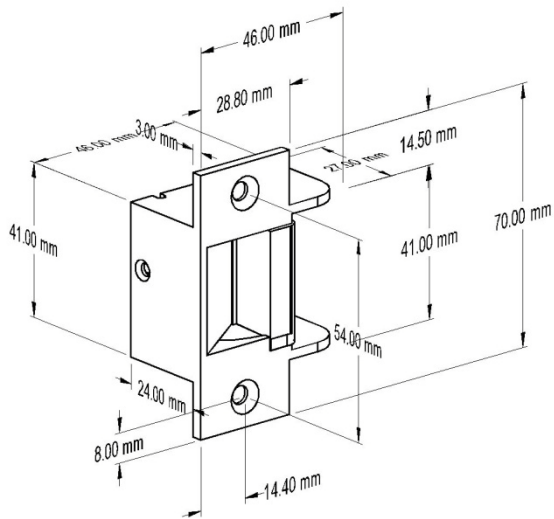

The FES7 Compact Strike can be mounted on the right or left hand side of a door and is Power To Open / Power To Lock field interchangeable.

The Compact Strike was exclusively designed to retrofit entrance set strikes and will not fit standard Australian style mortice locks.

FES7 Compact Electric Strike Installation Instructions

INSTALLATION

Timber Frame

Metal Frame

DIMENSIONS & POSITION OF DOOR LATCH

As drawn in the diagram, there should be a 1mm gap between the door latch and the front face of the strike keeper, preventing the door from creating back pressure on the strike keeper when the door is closed.