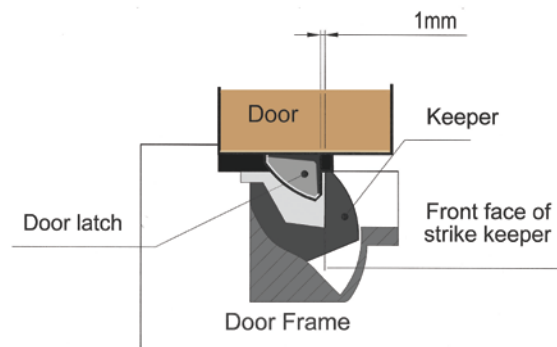

FES7 Compact Electric Strike Installation Instructions

PRODUCT

The FES7 Compact Electric Strike is one of the smallest and most versatile strikes in the world today and is suitable for all types of door frames. Designed to be fitted in place of an entrance set strike plate means minimal effort is required when installing the unit and the compact size assists with maintaining the integrity and strength of the door frame.

The FES7 Compact Strike can be mounted on the right or left hand side of a door and is Power To Open / Power To Lock field interchangeable.

The Compact Strike was exclusively designed to retrofit entrance set strikes and will not fit standard Australian style mortice locks.

- One of the world's smallest strikes
- Quick and easy install
- Ideal for Wooden, Steel & Aluminium Frames
- Sized to suit standard entrance set strike plates
- Continuously rated solenoid
- Australian designed
- Power To Open / Power To Lock field interchangeable

FES7 Compact Electric Strike Installation Instructions

INSTALLATION

Timber Frame

Metal Frame

DIMENSIONS & POSITION OF DOOR LATCH

As drawn in the diagram, there should be a 1mm gap between the door latch and the front face of the strike keeper, preventing the door from creating back pressure on the strike keeper when the door is closed.